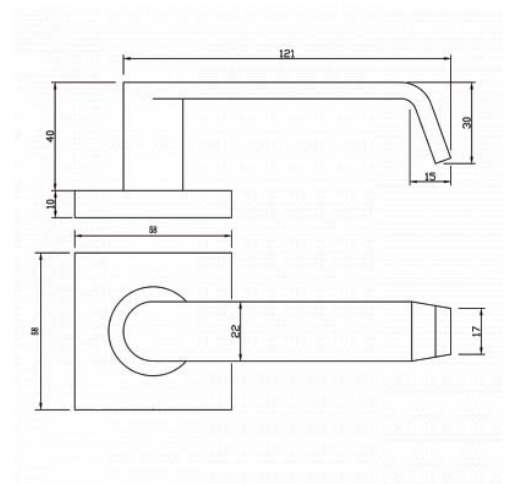

F SQUARE ROSE DOOR FURNITURE PASSAGE SET 63 LEVER

DETAILS

PRODUCT CODE

F0163SSS

DIMENSIONS

55mm x 55mm

DOOR THICKNESS

Suits 32-50mm Doors

FIXING

Concealed 38mm-41mm horizontal bolt through fixing

HANDING

Non-Handed

MATERIAL

304 Grade Stainless Steel

OVERALL THICKNESS

10mm

PRODUCT SERIES

F Square Rose Door Furniture

WARRANTIES

25 Years Mechanical

NOTES

Product code identifies SSS finish

FINISHES

Satin Rose Gold (SRG)

Satin Graphite (SGR)

Satin Black (SBL)

Satin Antique Bronze (SABZ)

Satin Antique Brass (SAB)

Satin Stainless Steel (SSS)

Polished Stainless Steel (PSS)

CERTIFICATIONS